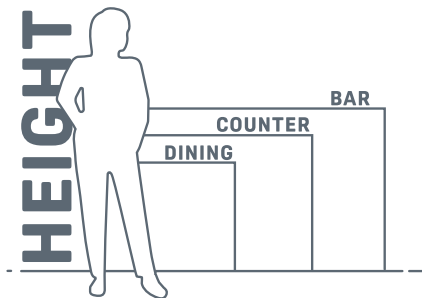

COUNTER
TABLE
36"
CHAIR
SEAT 25.25"
ARM 31.5"