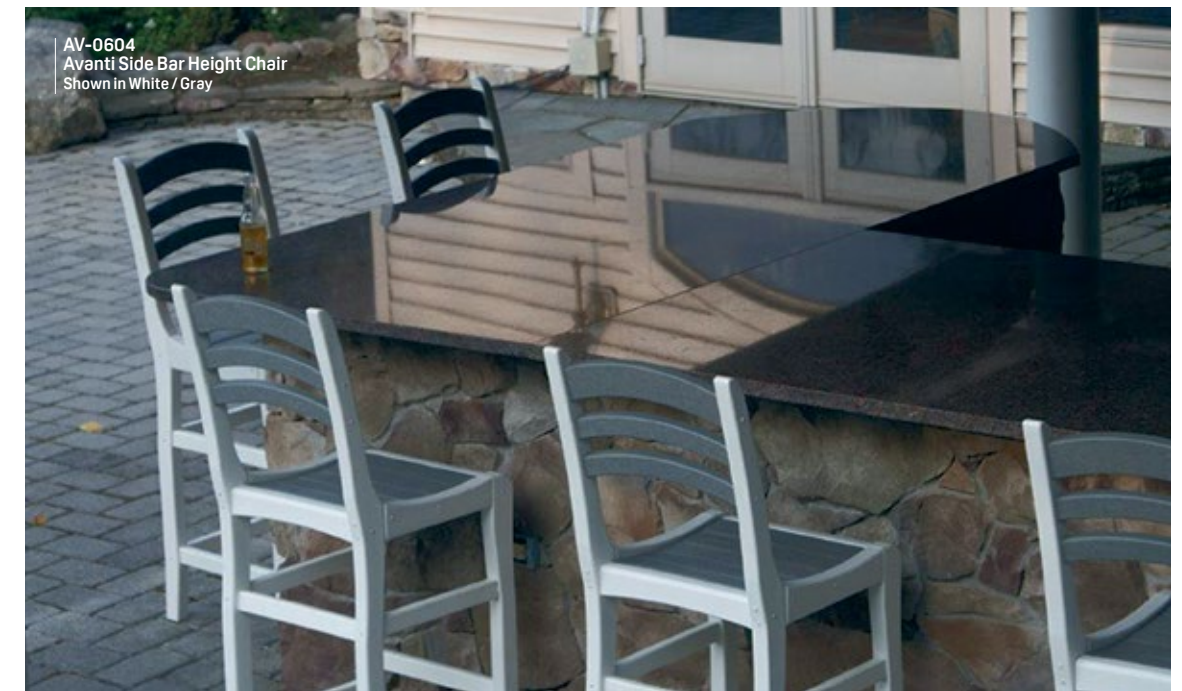

AV-0604
Avanti Side Bar Height Chair
Shown in White / Gray