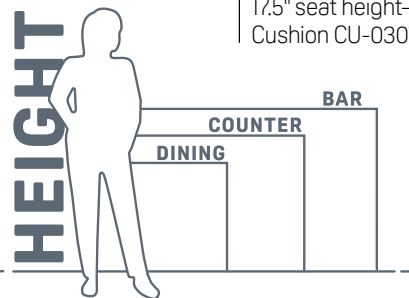

420 **SK-0408**
Skyline Captain's Dining Chair (right)
36" h x 23" d x 25" w — 34 lbs —
17.5" seat height — 24.5" arm height
Cushion CU-0307

DINING

TABLE
29.5"
CHAIR
SEAT 17.5"
ARM 24.5"