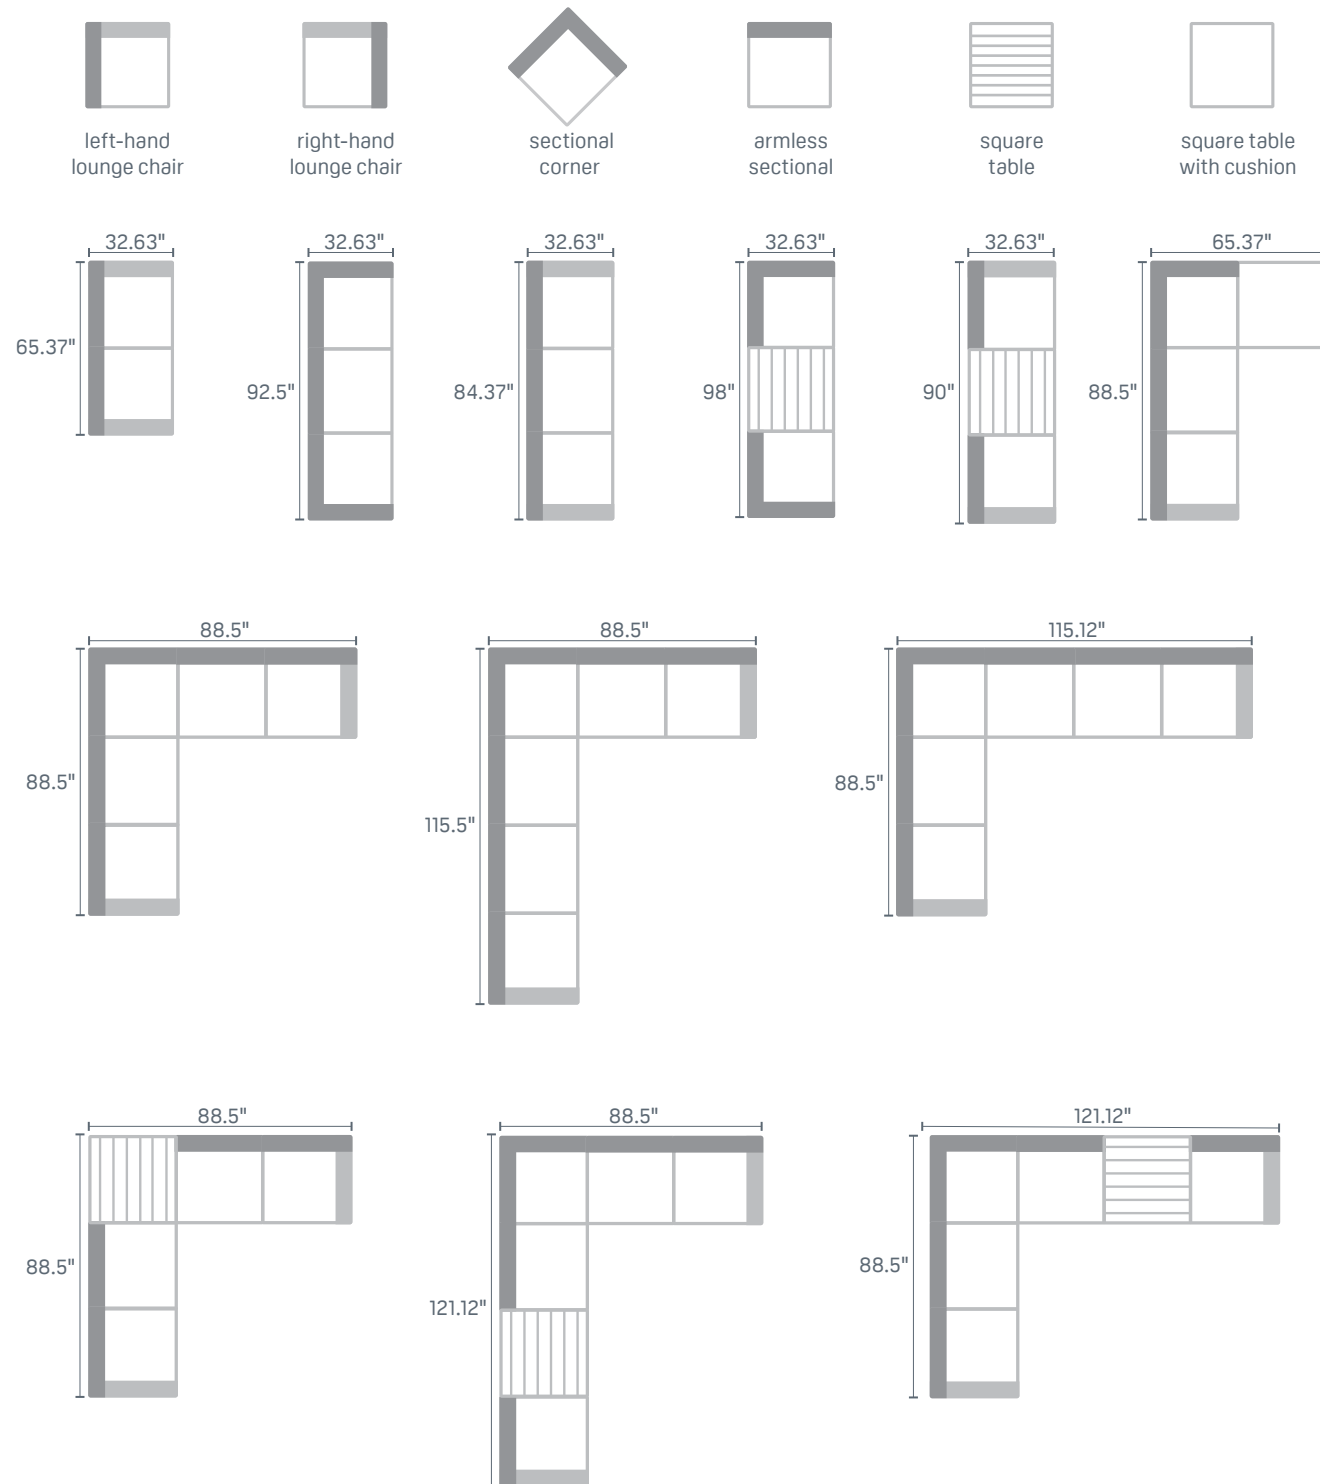

palm beach modular deep seating

suggested furniture configurations