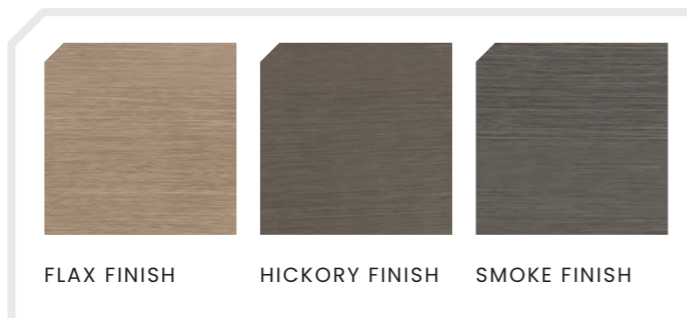

70950 Bari End Table

Frame color:

Venice - Flax

Bari - Flax

Venice NEW!

The Venice Daybed is a versatile piece of furniture that offers two options for use: as a swing or a standing daybed.

FRAME COLORS

FLAX FINISH