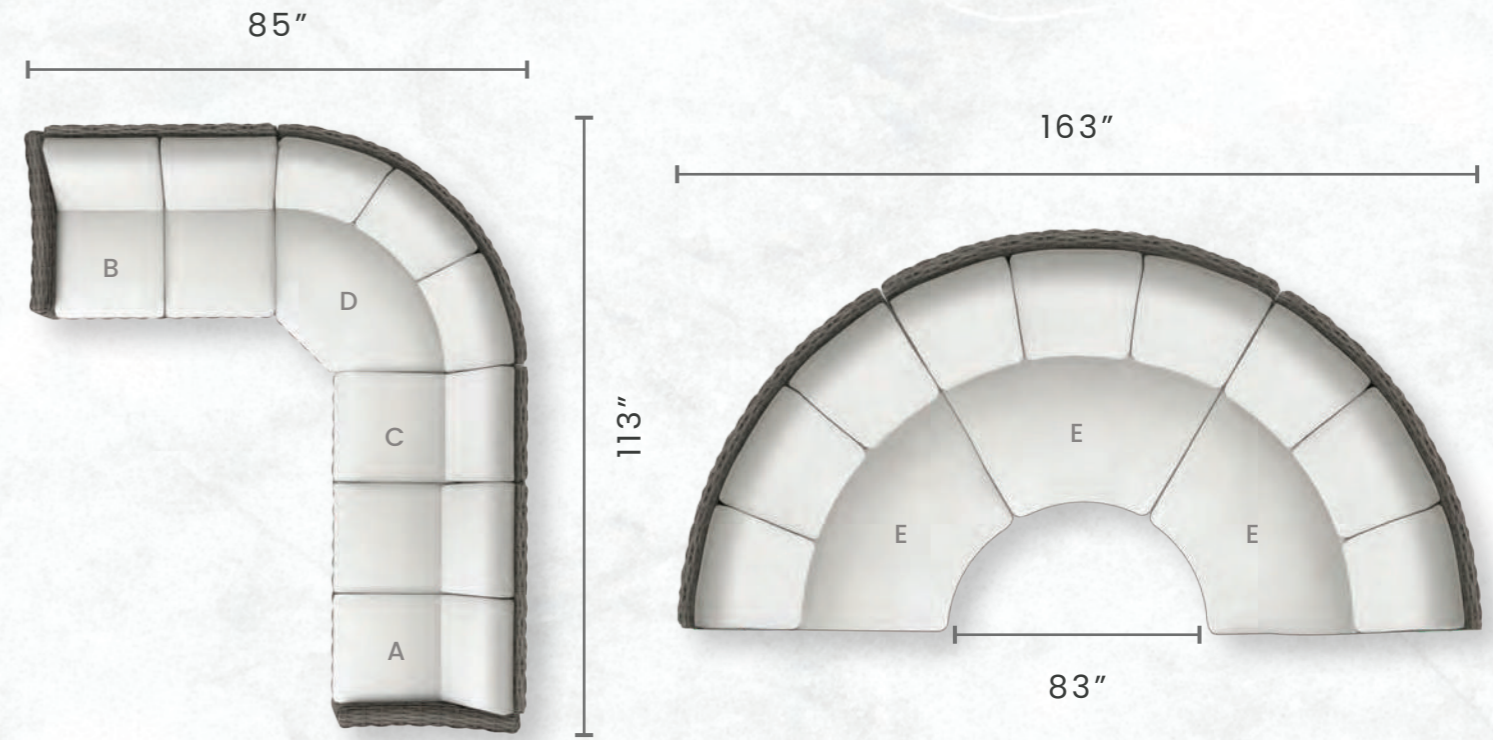

Avallon

DIMENSIONS FOR THE CONFIGURATIONS ARE APPROXIMATE

Configurations *and* Measurements

Avallon Items:

- **A** LEFT ARM LOVESEAT SECTION
- **B** RIGHT ARM LOVESEAT SECTION
- **C** CENTER CHAIR SECTION
- **D** 90° CURVED CORNER SECTION
- **E** CURVED SOFA SECTION

SECTIONAL CONNECTORS