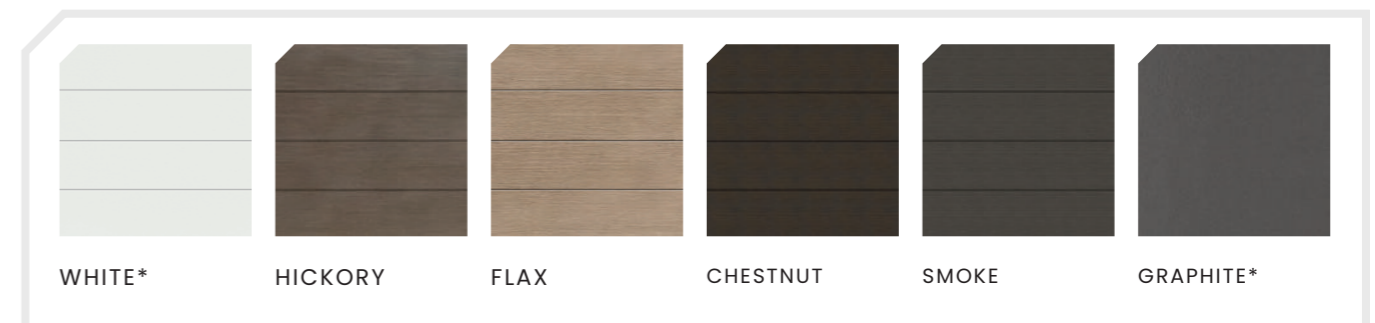

WHITE 97700
HICKORY 97720
FLAX 97750
CHESTNUT 97770
SMOKE 97790
GRAPHITE 97799

W: 70" D: 32" H: 20"
BURNER: 29.02" x 11.02"

FRAME COLORS:

*AVAILABLE IN SELECT ITEMS ONLY

Reserve

Collection

Our Reserve collection takes design inspiration from natural materials, such as concrete and reclaimed wood. The results are beautifully finished pieces with the long-lasting durability that you expect from Ebel.