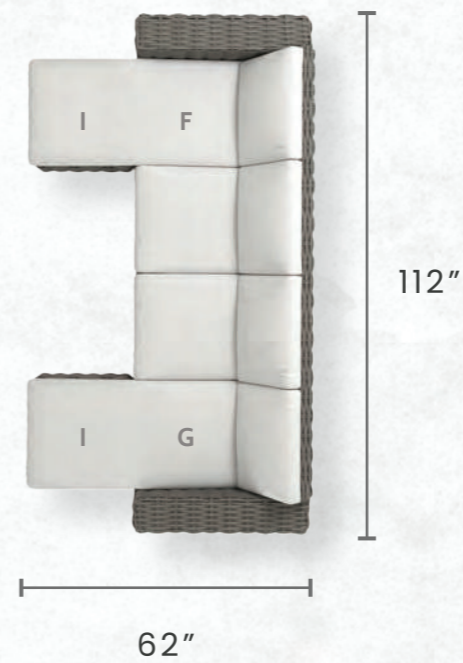

Mia

DIMENSIONS FOR THE CONFIGURATIONS ARE APPROXIMATE

Configurations *and* Measurements

Mia Items:

- **A** RIGHT ARM LOVESEAT SECTION
- **B** LEFT ARM LOVESEAT SECTION
- **C** CENTER CHAIR SECTION
- **D** 90° SQUARE CORNER SECTION
- **E** OTTOMAN
- **F** RIGHT ARM LOVESEAT SECTION WITH CHAISE CUSHION
- **G** LEFT ARM LOVESEAT SECTION WITH CHAISE CUSHION
- **H** XL SOFA WITH CHAISE CUSHION
- **I** OTTOMAN WITH CHAISE CUSHION