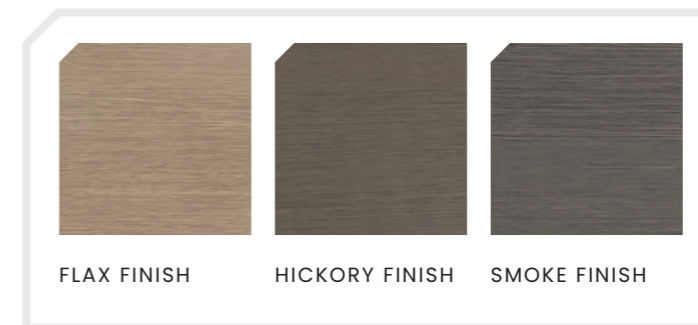

FRAME COLORS:

Shown:

33750 Venice Swinging Daybed with Natural White Cushion, Adelaide Lagoon Bolsters, and

Direction Dew Back Pillows

Paired with:

70990 Bari End Table

Frame color:

Venice - Smoke

Bari - Smoke