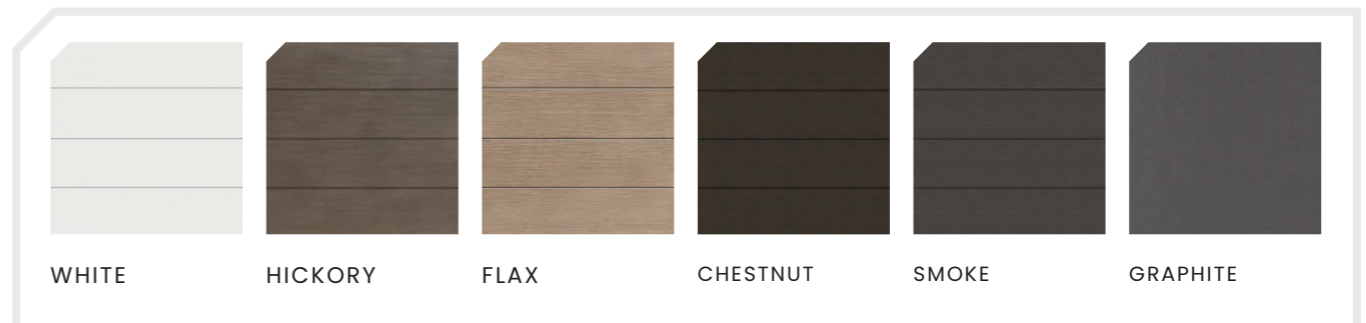

FRAME COLORS:

WHITE

HICKORY

FLAX

CHESTNUT

SMOKE

GRAPHITE