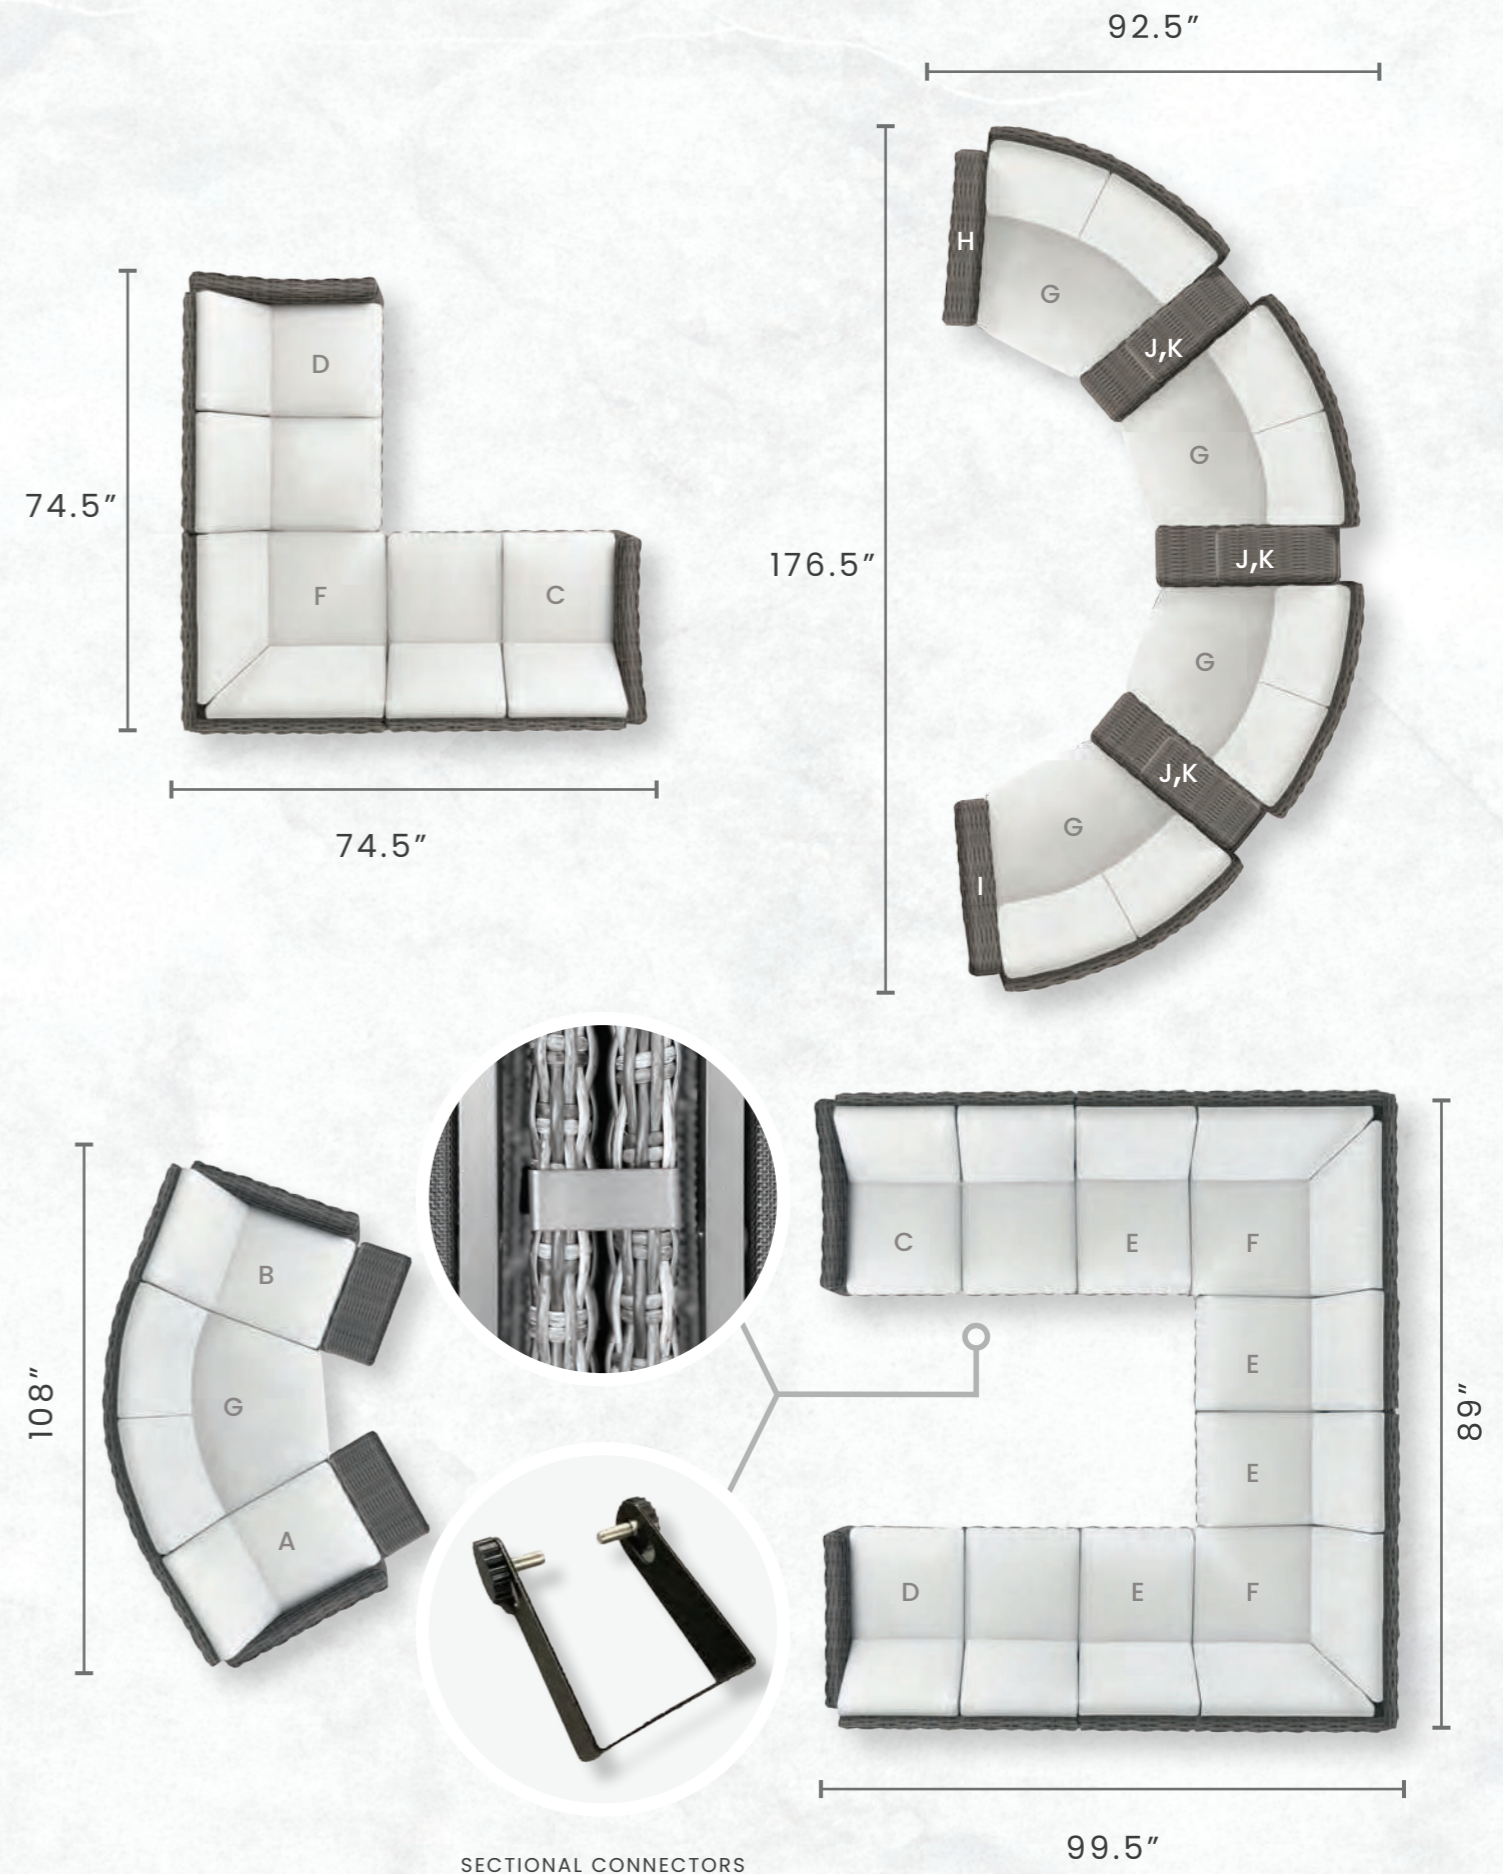

DRIFTWOOD 2971
CHESTNUT 2977

W: 20" D: 24" H: 46"
SEAT HEIGHT: 33"

Laurent

DIMENSIONS FOR THE CONFIGURATIONS ARE APPROXIMATE

Configurations and Measurements

Laurent Items:

- A** RIGHT ARM INCLINER CHAIR SECTION
- B** LEFT ARM INCLINER CHAIR SECTION
- C** RIGHT ARM LOVESEAT SECTION
- D** LEFT ARM LOVESEAT SECTION
- E** CHAIR SECTION
- F** 90° CORNER SECTION
- G** 45° WEDGE SECTION
- H** RIGHT SECTIONAL ARMREST
- I** LEFT SECTIONAL ARMREST
- J** STORAGE ARMREST SECTION
- K** INSERT FOR STORAGE ARMREST