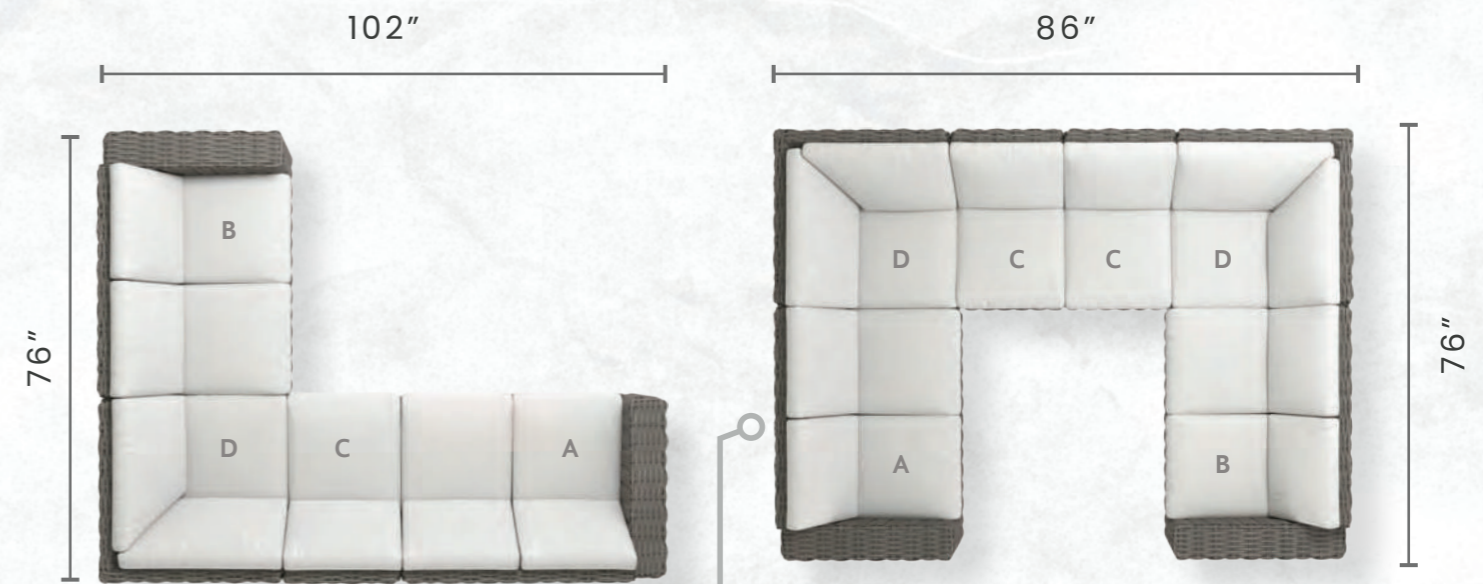

MIA ARMREST TRAY

GRAPHITE 2303T
BARLEY 2305T

W: 8.25" D: 10" H: 2.75"

Mia

DIMENSIONS FOR THE CONFIGURATIONS ARE APPROXIMATE

Configurations *and* Measurements

Mia Items:

- A** RIGHT ARM LOVESEAT SECTION
- B** LEFT ARM LOVESEAT SECTION
- C** CENTER CHAIR SECTION
- D** 90° SQUARE CORNER SECTION
- E** OTTOMAN
- F** RIGHT ARM LOVESEAT SECTION WITH CHAISE CUSHION
- G** LEFT ARM LOVESEAT SECTION WITH CHAISE CUSHION
- H** XL SOFA WITH CHAISE CUSHION
- I** OTTOMAN WITH CHAISE CUSHION