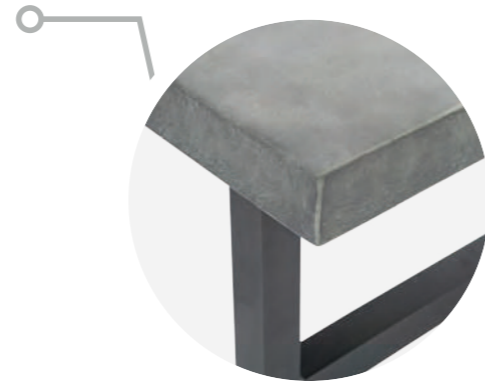

TIMBER

Fairbanks Tables

CHAT TABLE
WITH UMBRELLA HOLE

CONCRETE/ONYX 405100

W: 50" D: 50" H: 17.5"

COFFEE TABLE

CONCRETE/ONYX 408100

W: 48" D: 26" H: 17.5"