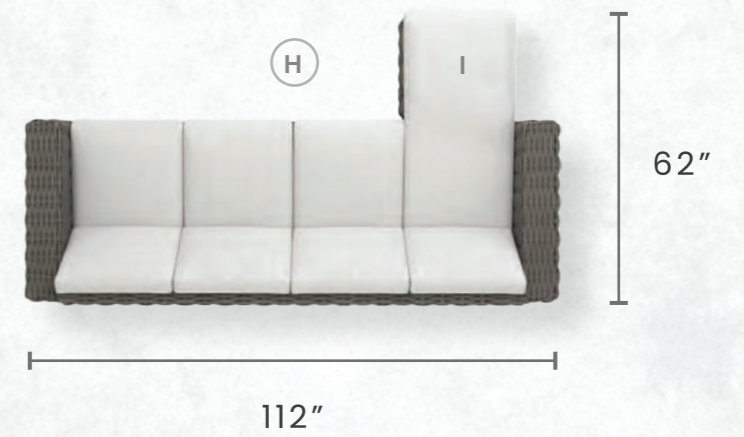

Mia

DIMENSIONS FOR THE CONFIGURATIONS ARE APPROXIMATE

Configurations *and* Measurements

Mia Items:

- **A** RIGHT ARM LOVESEAT SECTION
- **B** LEFT ARM LOVESEAT SECTION
- **C** CENTER CHAIR SECTION
- **D** 90° SQUARE CORNER SECTION
- **E** OTTOMAN
- **F** RIGHT ARM LOVESEAT SECTION WITH CHAISE CUSHION
- **G** LEFT ARM LOVESEAT SECTION WITH CHAISE CUSHION
- **H** XL SOFA WITH CHAISE CUSHION
- **I** OTTOMAN WITH CHAISE CUSHION