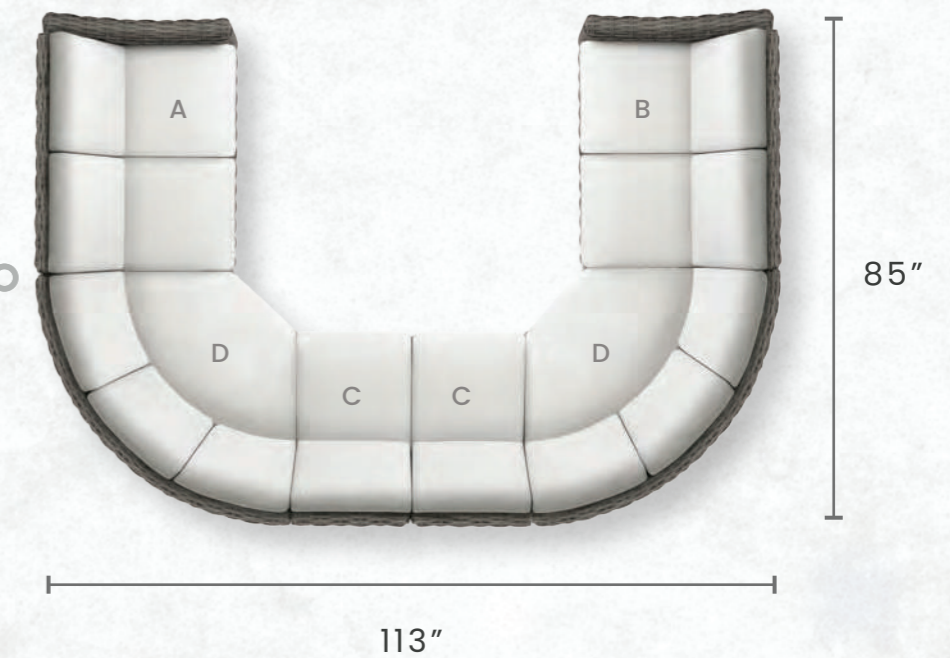

Avallon

DIMENSIONS FOR THE CONFIGURATIONS ARE APPROXIMATE

Configurations *and* Measurements

Avallon Items:

- **A** LEFT ARM LOVESEAT SECTION
- **B** RIGHT ARM LOVESEAT SECTION
- **C** CENTER CHAIR SECTION
- **D** 90° CURVED CORNER SECTION
- **E** CURVED SOFA SECTION