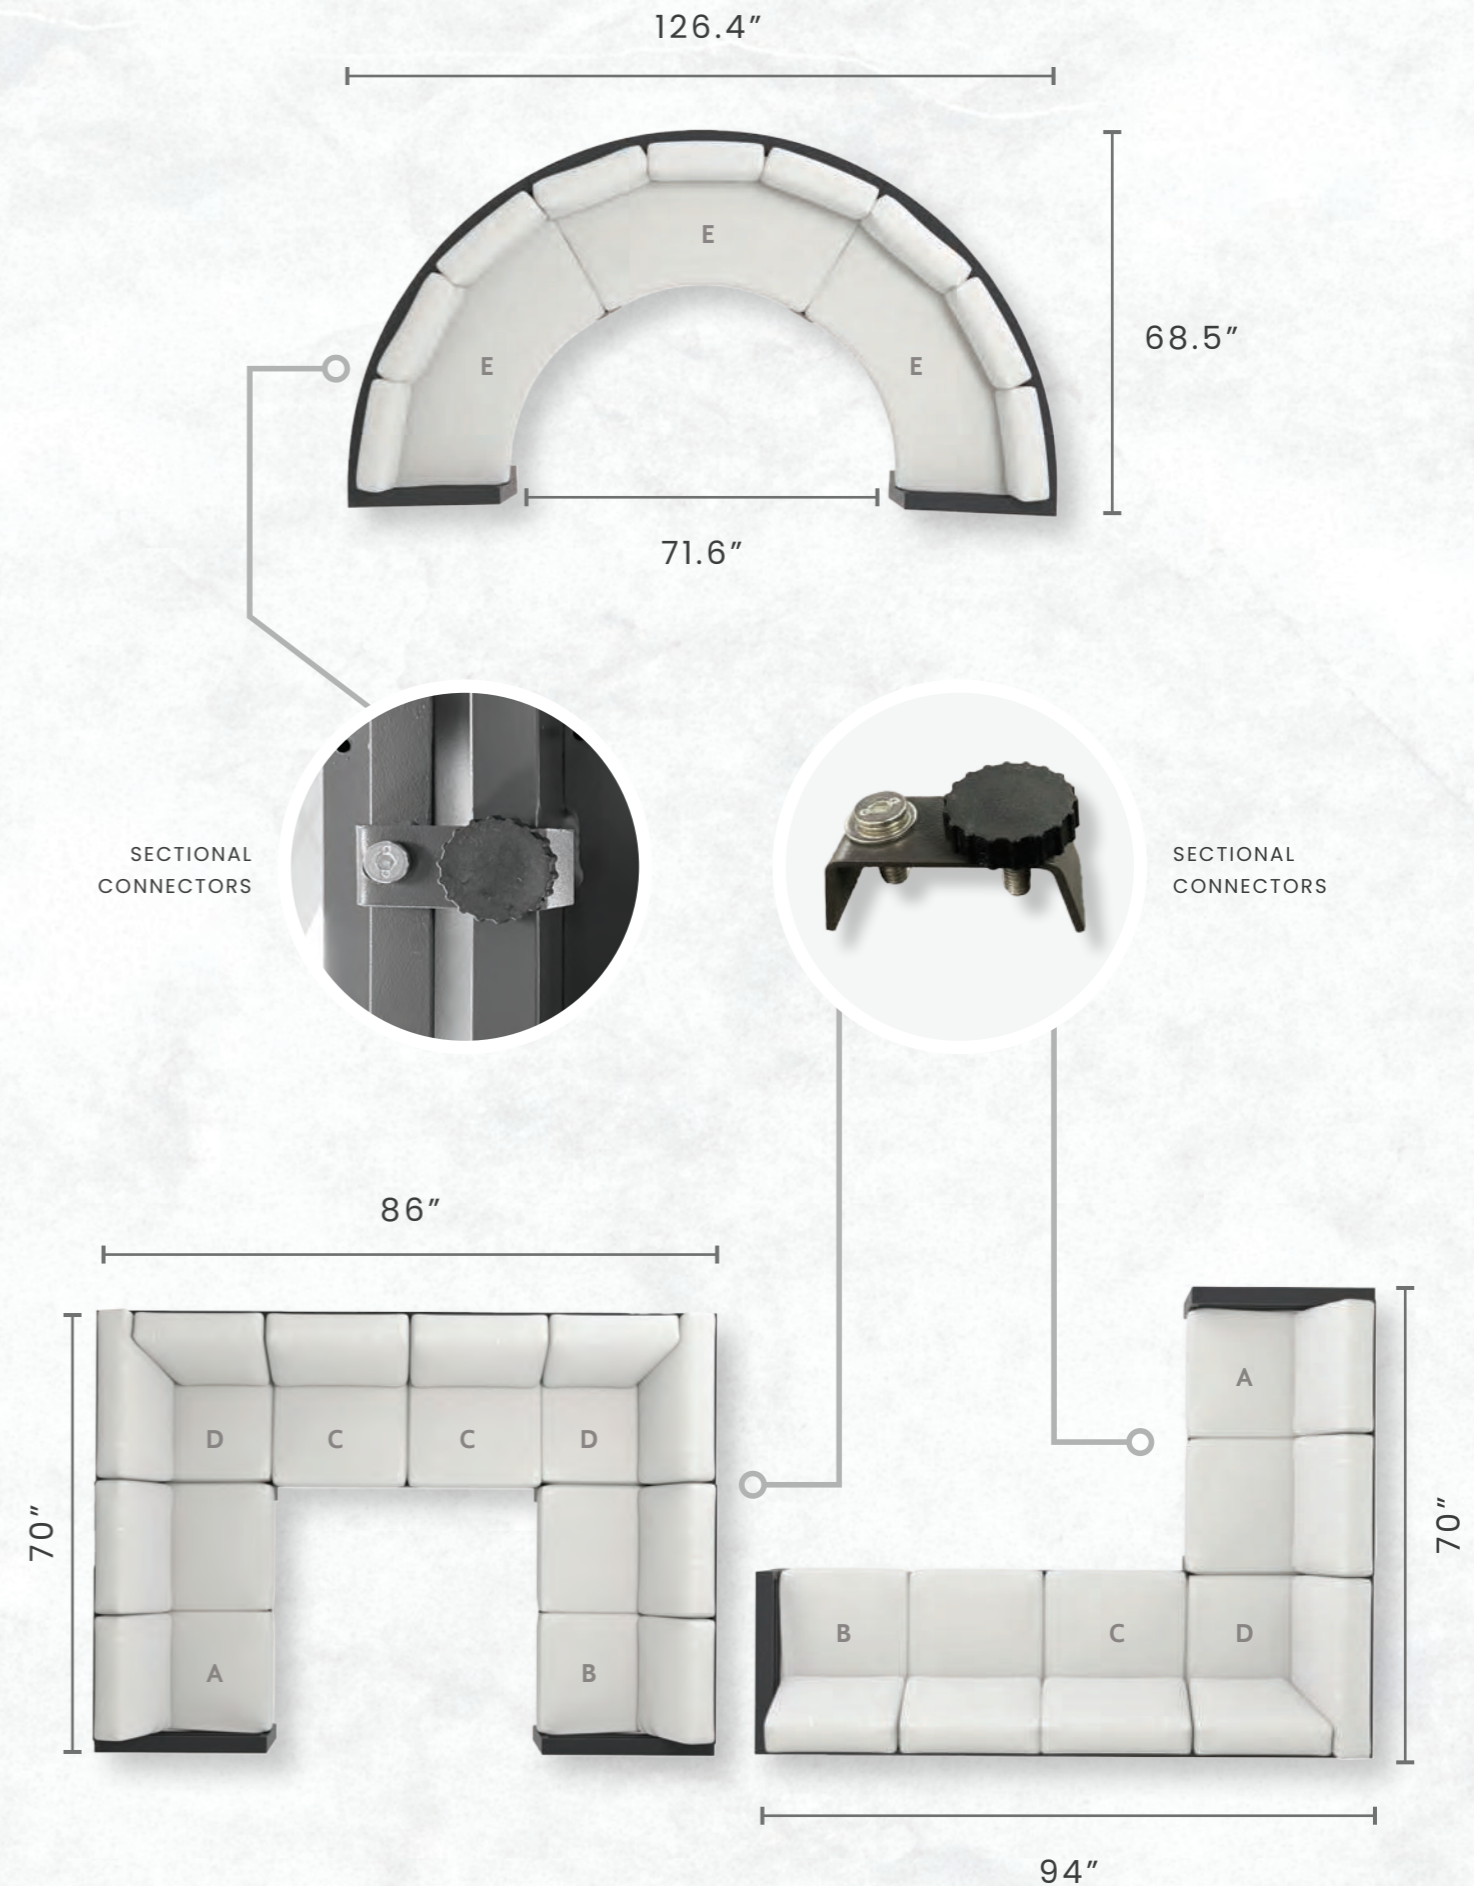

W: 23" D: 25.5" H: 44.5"
SEAT HEIGHT: 28.5"
ARM HEIGHT: 36.75"

W: 36" D: 36" H: 40.75"

Palermo

DIMENSIONS FOR THE CONFIGURATIONS ARE APPROXIMATE

Configurations *and* Measurements

Palermo Items:

- A** HIGH BACK RIGHT ARM LOVESEAT
- B** HIGH BACK LEFT ARM LOVESEAT
- C** HIGH BACK CENTER CHAIR SECTION
- D** HIGH BACK 90° SQUARE CORNER SECTION
- E** CURVED SOFA SECTION