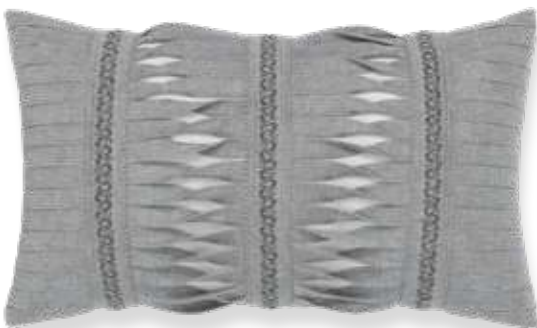

9F3 GLADIATOR GRANITE LUMBAR
W - 20" H - 12"