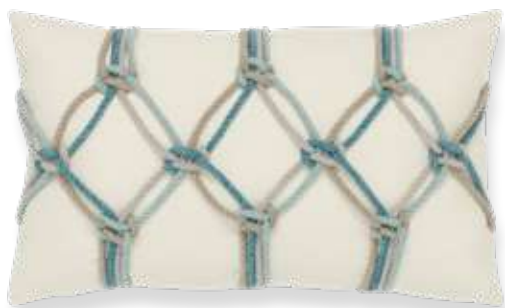

16M3 SUNFLOWER FIELD LUMBAR
W - 20" H - 12"

16M2 SUNFLOWER FIELD
W - 20" H - 20"

16L3 HONEY BEE LUMBAR
W - 20" H - 12"

FOLLOW @ElaineSmithInc

FIND INSPIRATION
Get the latest updates, previews and releases.