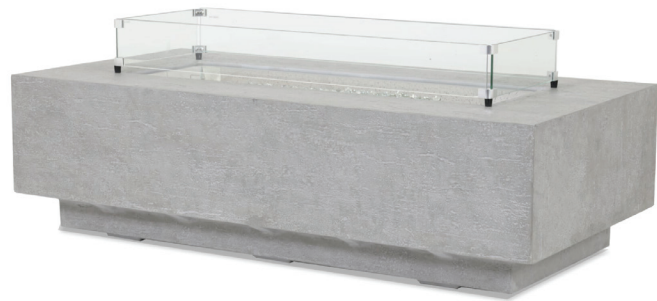

RECTANGULAR FIRE TABLE
SKU: 6003-FT6030
60" W x 30" D x 17" H

OPTIONAL GLASS SURROUND
SKU: 6003-G4815
48" W x 15" D x 6" H