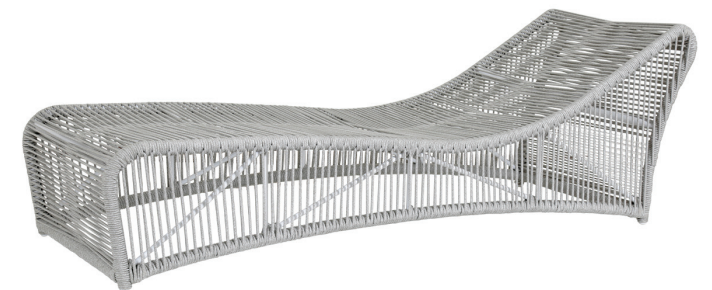

CUSHIONLESS CHAISE
SKU: 4402-9
28" W x 77" D x 24" H