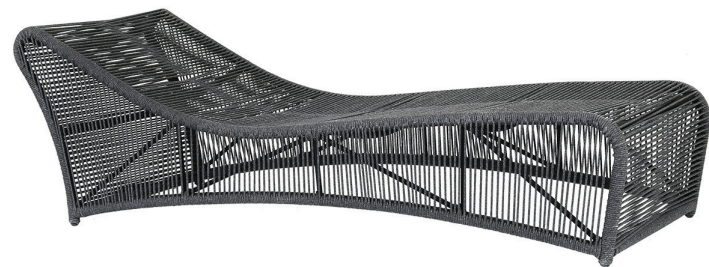

OTTOMAN
SKU: 4101-OTT
30" W x 23" D x 18" H

HANGING CLUB CHAIR WITH STAND
SKU: 4101-HC / WITH STAND: 44" W x 46" D x 79" H
/ CHAIR: 39" W x 31" D x 49" H

DAYBED
SKU: 4101-99/OTT
67" W x 67" D x 28" H

ADJUSTABLE CHAISE
SKU: 4101-9
30" W x 78" D x 28" H