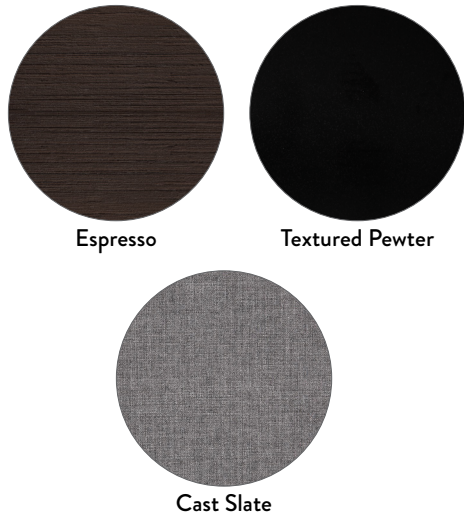

ECHO CUSHION (TEXTURED PEWTER)

With clean lines and a modern silhouette, the Echo Collection is minimal and refined. Smooth, streamlined aluminum frames are balanced by warm faux wood accents. The Echo Collection is contemporary and adaptable with sophisticated structure and timeless appeal.

FABRICS and FINISHES