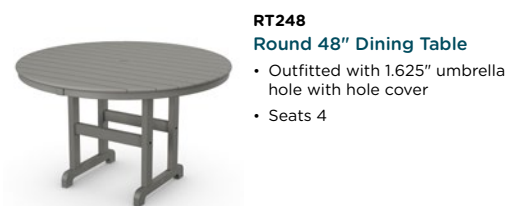

PL83-T2L1
Nautical Trestle 38" x 73" Dining Table
• Outfitted with 1.625" umbrella hole with hole cover
• Seats 6

RT248
Round 48" Dining Table
• Outfitted with 1.625" umbrella hole with hole cover
• Seats 4

d 48" w 48" h 29" | 80 lbs **T**

MATERIALS KEY (View material swatches on pages 80-81)

- **T** Classic Finish Traditional Lumber
- **V** Classic Finish Vibrant Lumber
- **L** Classic Finish Lemon Lumber
- **N** Classic Finish Navy & Crimson Red Lumber
- **W** All-Weather Wicker
- **VI** Vintage Finish Traditional Lumber
- **P** Performance Fabric
- **A** Aluminum
- **S** All-Weather Sling Fabric