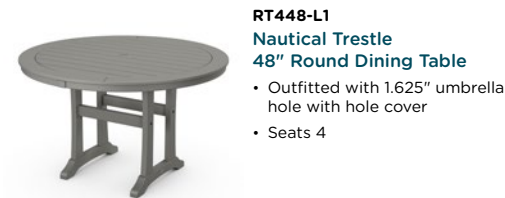

RT448-L1
Nautical Trestle 48" Round Dining Table
• Outfitted with 1.625" umbrella hole with hole cover
• Seats 4

d 48" w 48" h 29" | 90 lbs **T Vi**