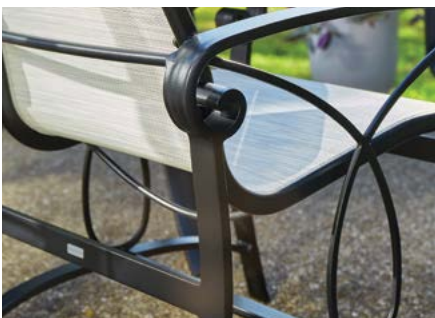

Influenced by European architecture, the scroll details throughout the frame define the look