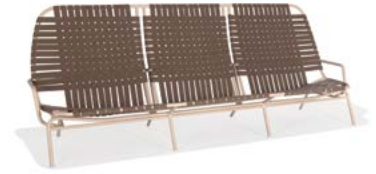

Xtra Wide Lounge w/o Arms, Nesting

M8302-O

36.75"W×37"D×42.75"H×16.75"SH

Xtra Wide Lounge w/ Arms, Nesting

M8302A-O

38.5"W×37"D×42.75"H×16.75"SH×21.75"AH

Sofa

M8303-O